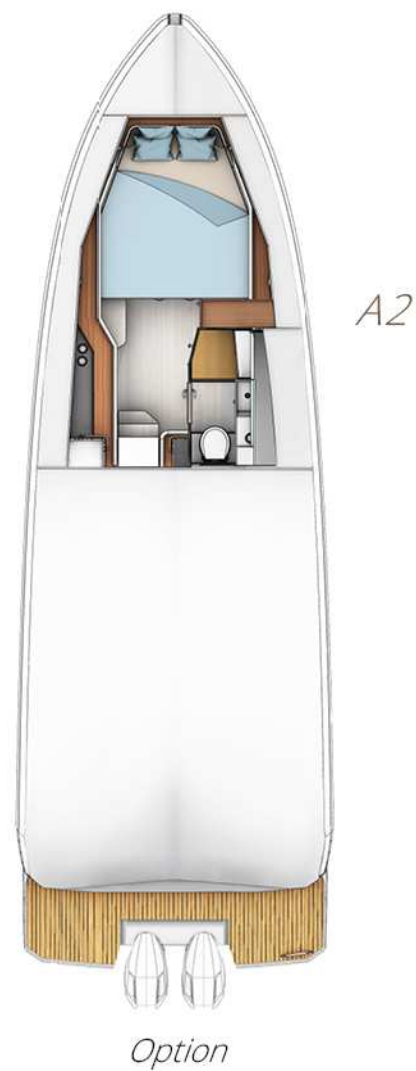

## technical details

according to ISO 8666

LOA	11.95m TBC	39' 2"
Hull length	11.56 m	37' 11"
Beam	3.87 m	12' 8"
Draft max	0.83 m	2' 9"
Water tank	200 l	44 UK gal
Fuel tank	1.140 l	251 UK gal
Displacement	TBC	TBC
CE Category	B	B
Max. persons	12	12

# EXTERIOR LAYOUTS

*Standard  
Decklayout*

*Option*

*Option  
T-Top*

# INTERIOR LAYOUTS

---

## DECK & COCKPIT

- / Dashboard, colour: signal white (according to colour card), with foot support, handrail and switch panel
- / GRP deck, isophthalic gelcoat, colour: signal white (according to colour card), 1st layer vinyl ester resin. Self draining anchor locker. Anchor arm in stainless steel. Stainless steel tie bar for fender. Large diameter stainless steel handrails, gunwale in GRP. Sunpad at bow with upholstery on top.
- / Synthetic teak on deck and 2 side bathing platforms (according to colour card)
- / FJORD steering wheel with tilting system
- / 4 openable portholes (2 in cabin, 2 in toilet)
- / Windshield in plexiglass, open at the top
- / 2 side bathing platforms with telescopic bathing ladder, integrated in bathing platform
- / 1 manual deck hatch in cockpit for access to storage room and 1 to technical compartment
- / 6 aluminium mooring cleats, stainless steel handrails
- / Shower unit with hot and cold water
- / Pilot and 1 copilot seat, fixed