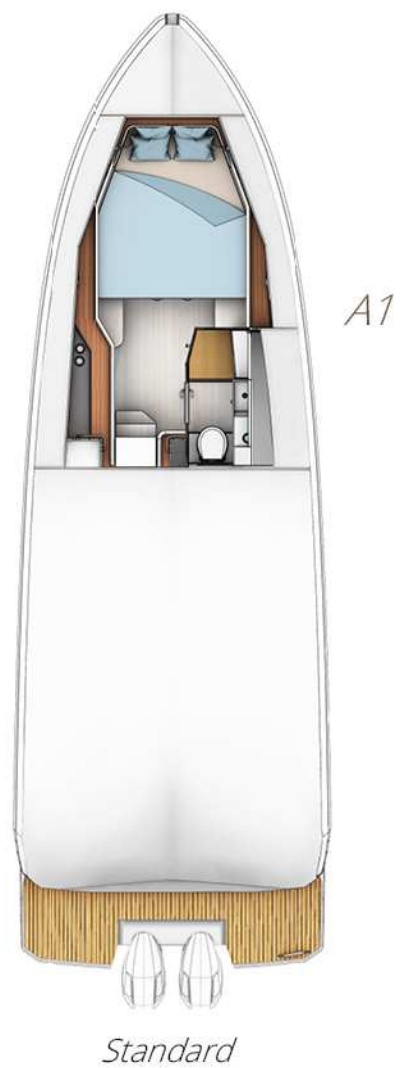

## technical details

according to ISO 8666

LOA	11.95m TBC	39' 2"
Hull length	11.56 m	37' 11"
Beam	3.87 m	12' 8"
Draft max	0.83 m	2' 9"
Water tank	200 l	44 UK gal
Fuel tank	1.140 l	251 UK gal
Displacement	TBC	TBC
CE Category	B	B
Max. persons	12	12

# EXTERIOR LAYOUTS

*Standard  
Decklayout*

*Option*

*Option  
T-Top*

# INTERIOR LAYOUTS

---

## DECK & COCKPIT

- / Dashboard, colour: signal white (according to colour card), with foot support, handrail and switch panel
- / GRP deck, isophthalic gelcoat, colour: signal white (according to colour card), 1st layer vinyl ester resin. Self draining anchor locker. Anchor arm in stainless steel. Stainless steel tie bar for fender. Large diameter stainless steel handrails, gunwale in GRP. Sunpad at bow with upholstery on top.
- / Synthetic teak on deck and 2 side bathing platforms (according to colour card)
- / FJORD steering wheel with tilting system
- / 4 openable portholes (2 in cabin, 2 in toilet)
- / Windshield in plexiglass, open at the top
- / 2 side bathing platforms with telescopic bathing ladder, integrated in bathing platform
- / 1 manual deck hatch in cockpit for access to storage room and 1 to technical compartment
- / 6 aluminium mooring cleats, stainless steel handrails
- / Shower unit with hot and cold water
- / Pilot and 1 copilot seat, fixed